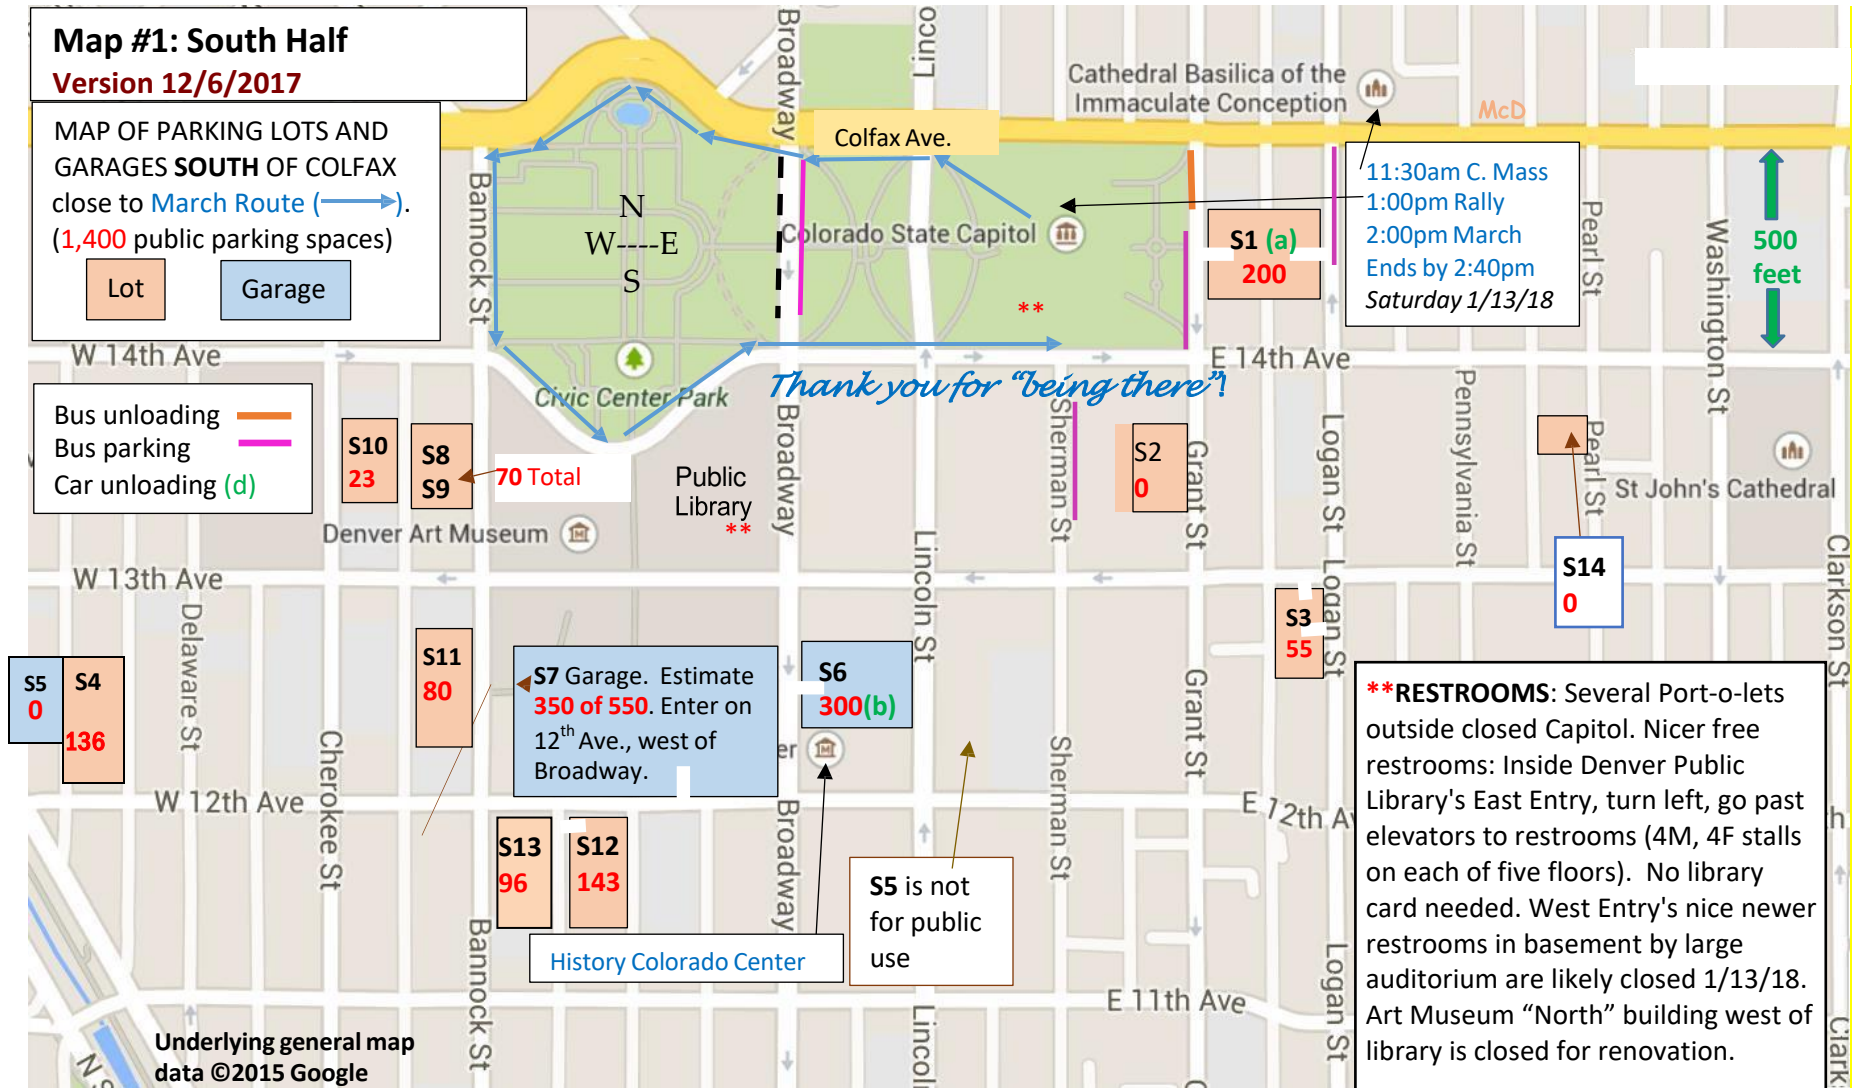

CELEBRATE LIFE RALLY AND MARCH JANUARY 13, 2018

Parking Prices below are for 1/13/2018 Saturday parking from 10am to 4pm.

S1(\$15), S2(*), S3(\$10), S4(\$8), S5(*), **S6(\$5)**, S7(\$4 2.9 hrs, \$7 3to5 hrs), S8(\$13), S9(\$11), S10(\$3), S11(\$11), S12(\$9), S13(\$7), S14(*)

Note (a): Please leave Parking Lot S1 (\$15) for those coming late for the Rally and the many at the Rally who cannot walk the march.

Note (b): S6 is the Colorado Judicial Parking Garage, 1260 Broadway. OK to park in 300 "Reserved M-F" of 400 spaces. Spaces for minivans.

Note (c): S7 Culture Center Garage. Unlikely, but might be flat \$7/day. These Dec 2017 prices might go up \$1 as of 1/1/2018.

Note (d): SEE MAP #3 FOR CAR LOADING ON GRANT & BUS PARKING ON GRANT, SHERMAN & LOGAN