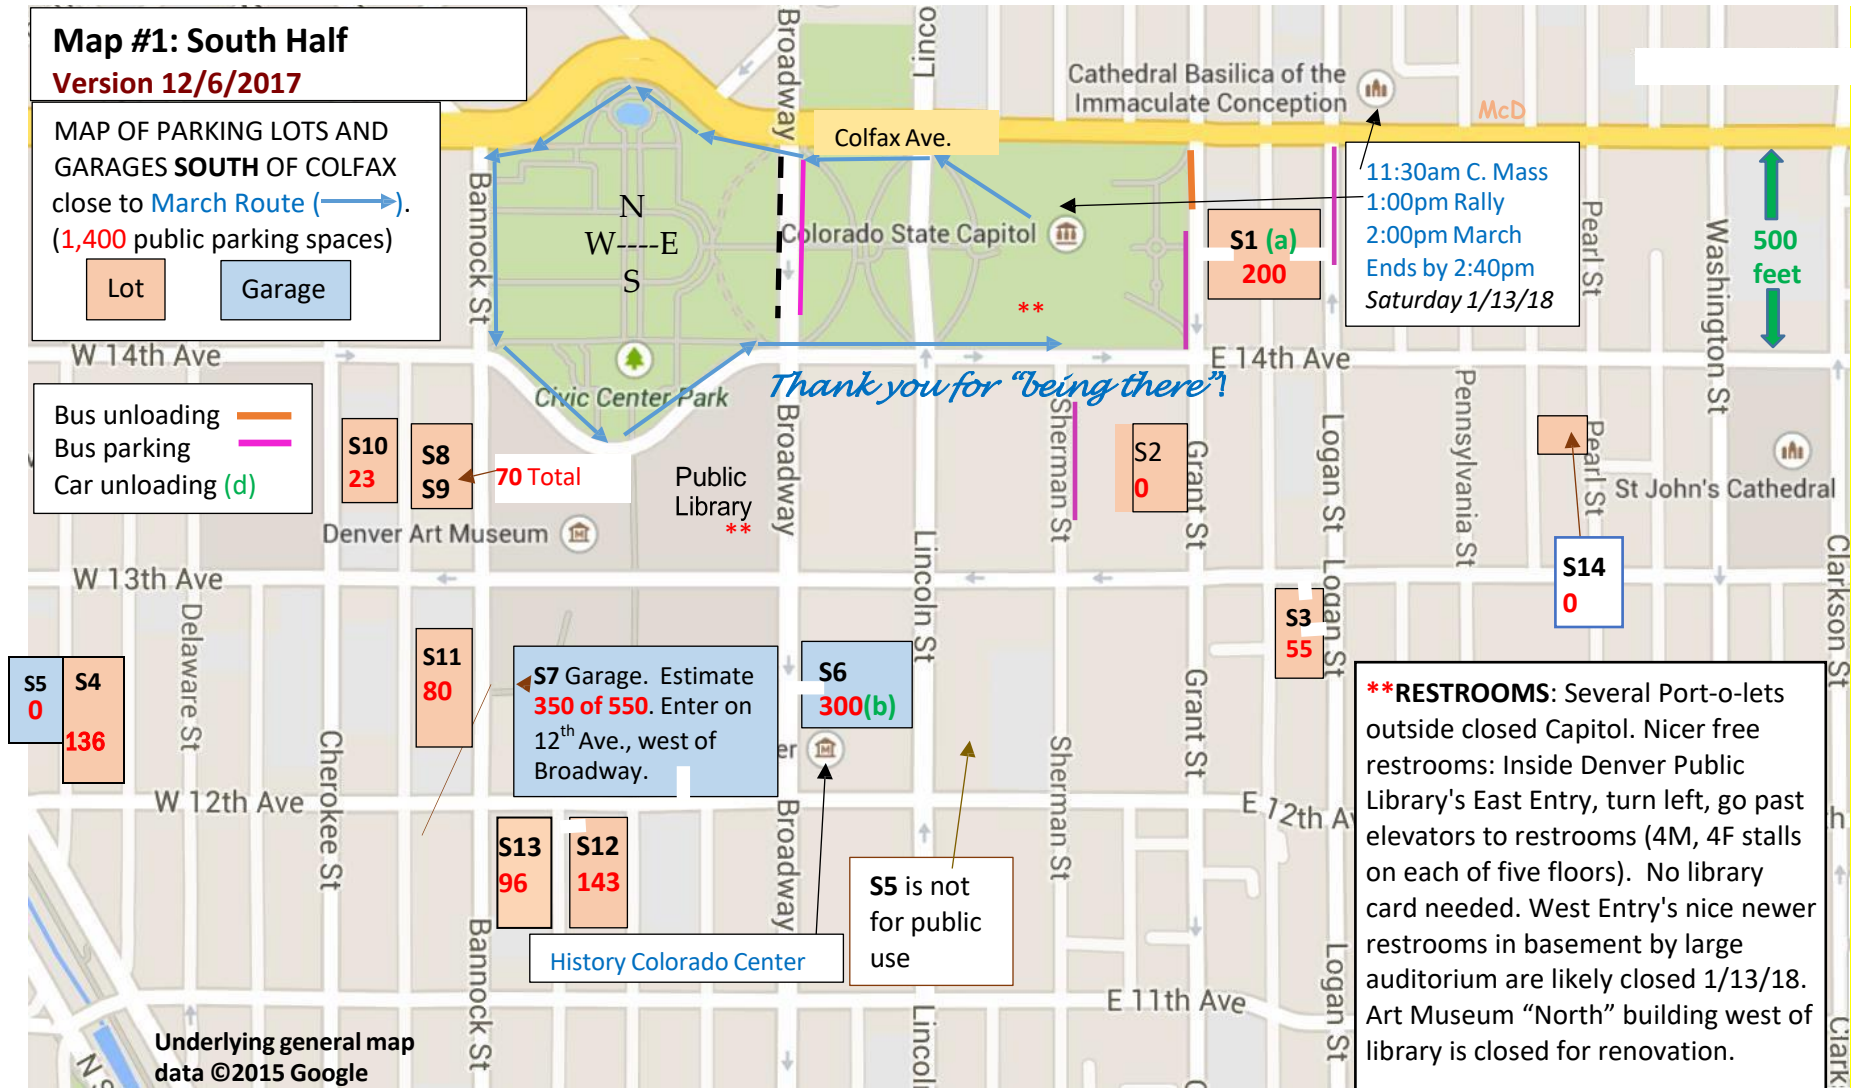

CELEBRATE LIFE RALLY AND MARCH JANUARY 13, 2018

Parking Prices below are for 1/13/2018 Saturday parking from 10am to 4pm.

S1(\$15), S2(*), S3(\$10), S4(\$8), S5(*), S6(\$5), S7(\$4 2.9 hrs, \$7 3to5 hrs), S8(\$13), S9(\$11), S10(\$3), S11(\$11), S12(\$9), S13(\$7), S14(*)

Note (a): Please leave Parking Lot S1 (\$15) for those coming late for the Rally and the many at the Rally who cannot walk the march.

Note (b): S6 is the Colorado Judicial Parking Garage, 1260 Broadway. OK to park in 300 "Reserved M-F" of 400 spaces. Spaces for minivans.

Note (c): S7 Culture Center Garage. Unlikely, but might be flat \$7/day. These Dec 2017 prices might go up \$1 as of 1/1/2018.

Note (d): SEE MAP #3 FOR CAR LOADING ON GRANT & BUS PARKING ON GRANT, SHERMAN & LOGAN