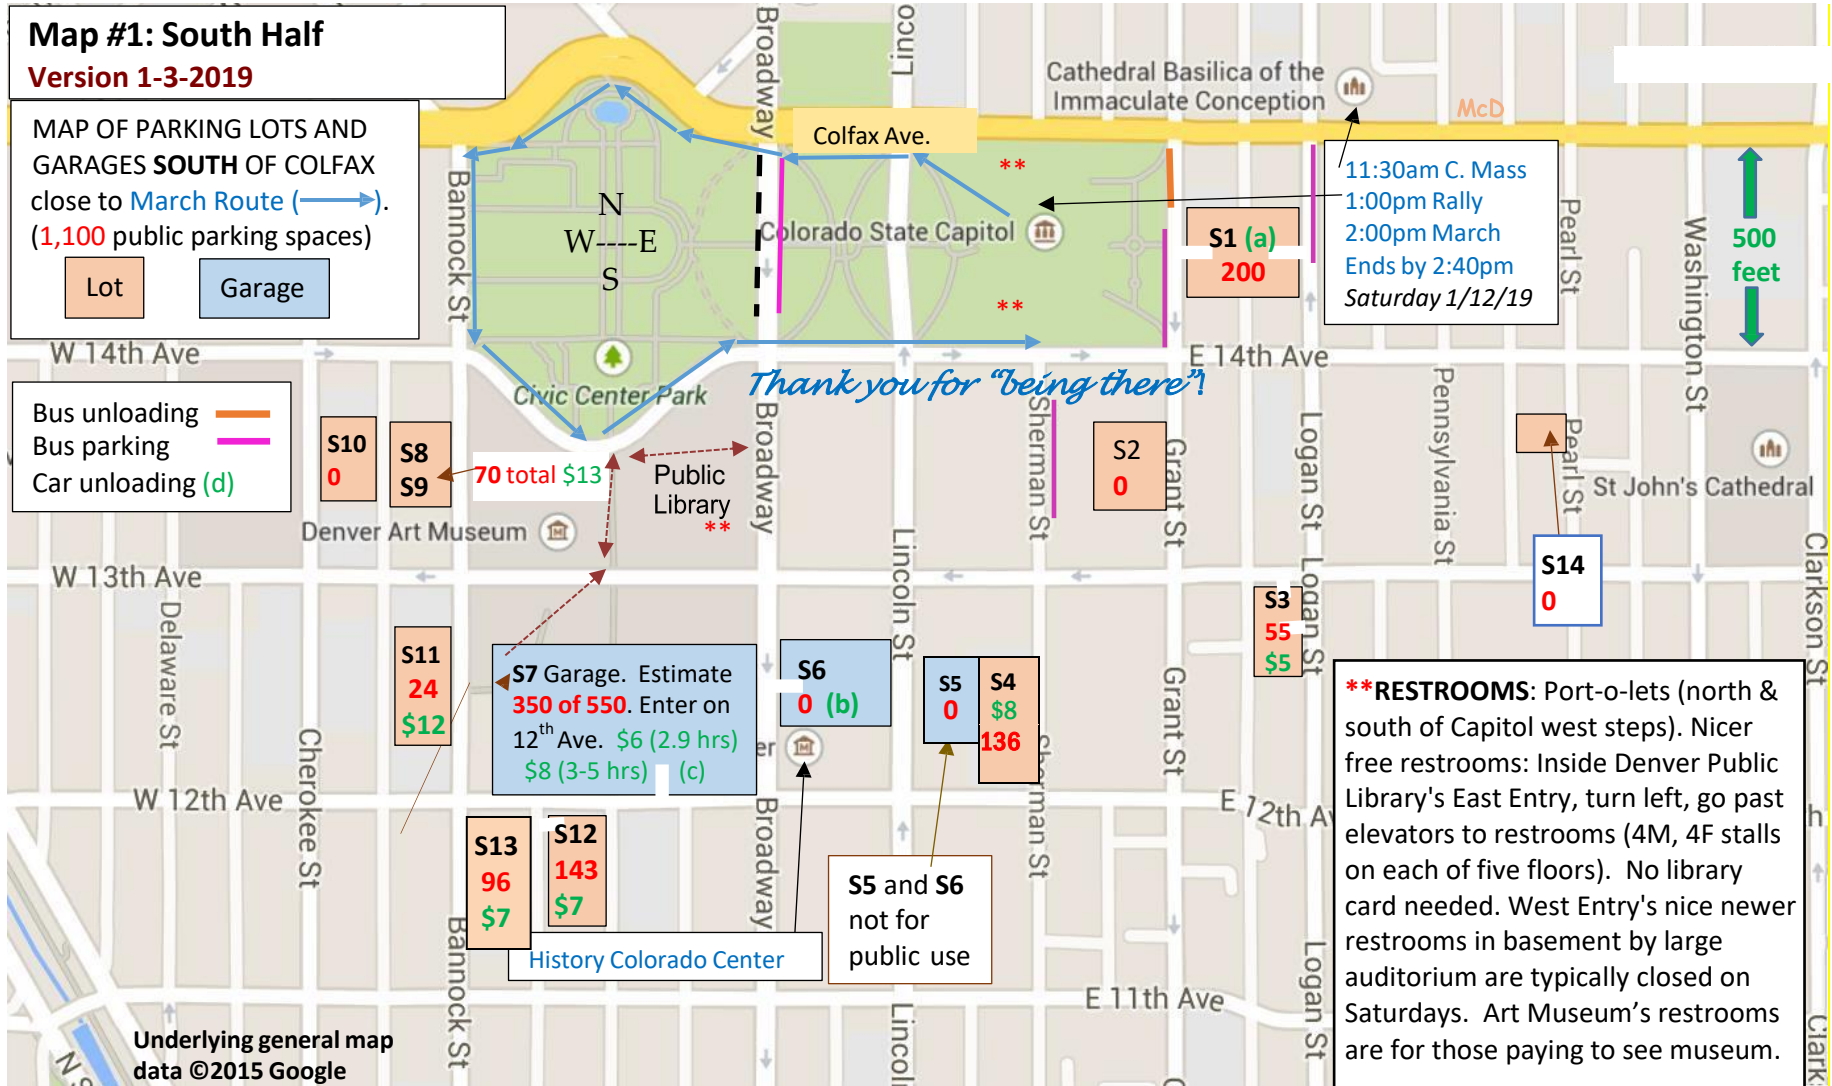

JANUARY 12, 2019 CELEBRATE LIFE RALLY AND MARCH

Parking Prices below are for 1/12/2019 Saturday parking from 10am to 4pm.

S1(\$15), S2(*), S3(\$5), S4(\$8), S5(*), S6(\$5), S7(\$6 2.9 hrs, \$8 3to5 hrs), S8(\$13), S9(\$13), S10(*), S11(\$12), S12(\$7), S13(\$7), S14(*)

Note (a): Please leave Parking Lot S1 (\$15) for those coming late for the Rally and the many at the Rally who cannot walk the march.

Note (b): S6 is NOT open to public in 2019. It's the Judicial Parking Garage, entrance on 1260 Broadway.

Note (c): S7 Culture Center Garage. \$6 if less than 3 hours. \$8 if 3 to 5 hours. Walk out northwest corner exit to walk thru Library if cold weather.

Note (d): SEE MAP #3 FOR BETTER INFO RE BUS & CAR UNLOADING ON GRANT, SHERMAN & LOGAN

1/12/2019 NO BUS PARKING ON WEST SIDE OF BROADWAY (needed by RTD public buses) More info at <https://respectlifedenver.org/>