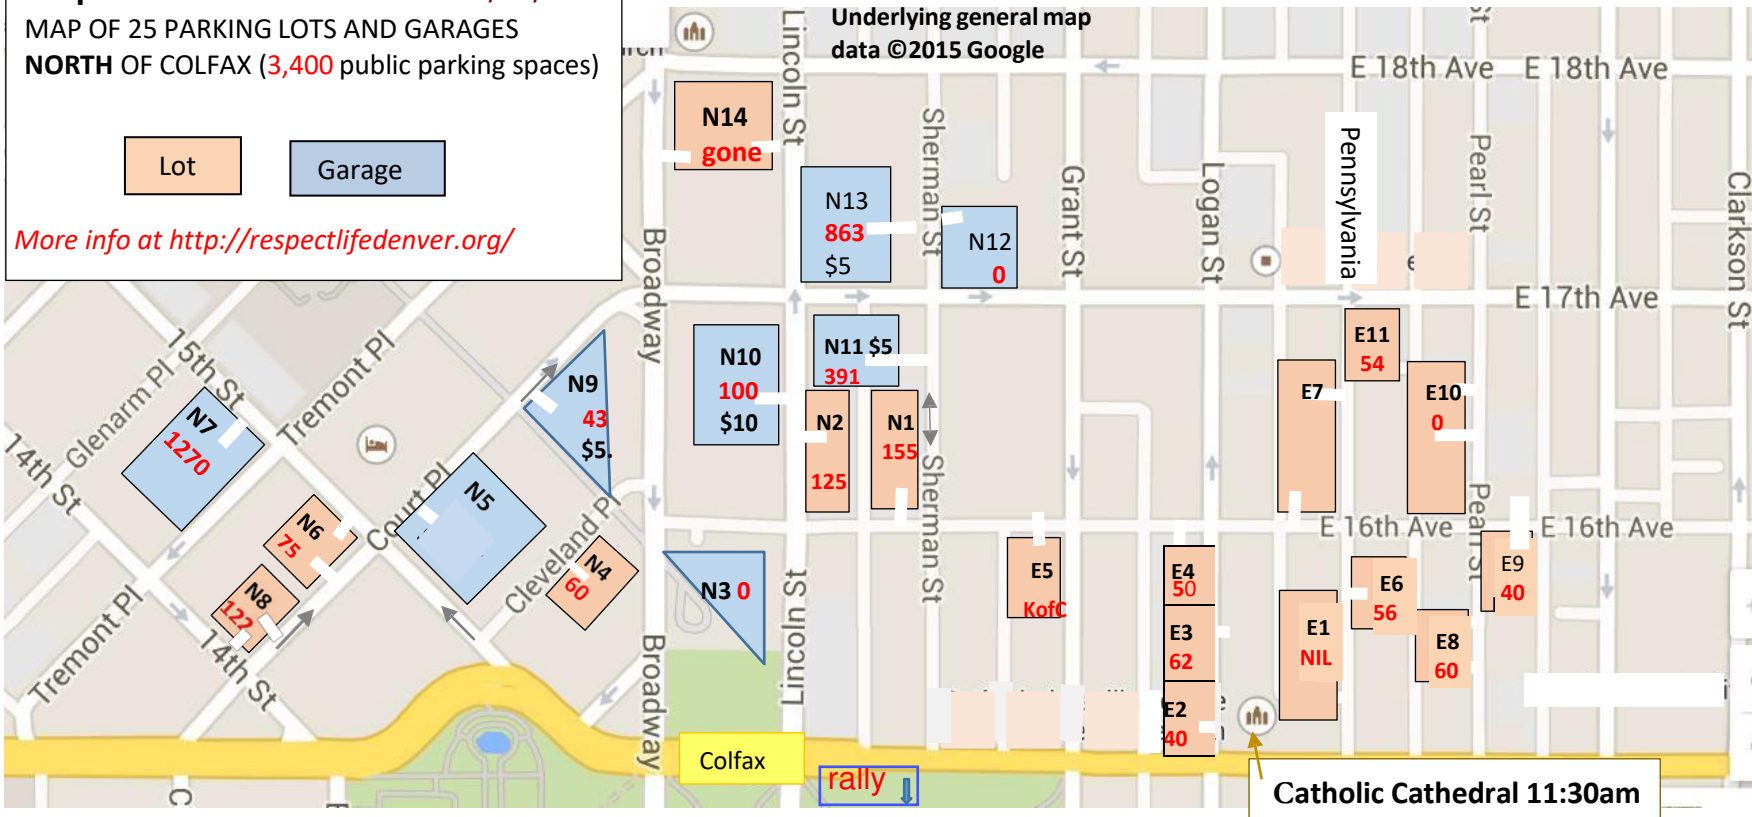

JANUARY 12, 2019 CELEBRATE LIFE RALLY AND MARCH

Map #2: North Half version 01/03/2019
 MAP OF 25 PARKING LOTS AND GARAGES
 NORTH OF COLFAX (3,400 public parking spaces)

Lot
 Garage

More info at <http://respectlifedenver.org/>

Parking Prices below are for Saturday parking from 10am to 4pm.

E1(*), E2(\$10), E3(\$10), E4(\$11), E5(*), E6(\$9), E7(gone), E8(\$7.50), E9(\$8), E10(gone), E11(\$5)

N1(\$6), N2(\$7), N3(closed*), N4(\$6), N5(*), N6(\$16), N7(\$7), N8(\$16), N9(\$5), N10(\$10*), **N11(\$5)**, N12(closed*), **N13(\$5)**, N14(gone)

*E1(the Cathedral parking lot) has reserved parking only. Lot E5 is KofC 539's small parking lot (Free for KofC at 1/12/2019 events. Fills early).

N5 Sheraton Hotel Garage may be \$28. N3 & N12 closed on Saturday 1/12/2019. N10 estimated to have 100 available for public Saturday prkng.

Garage clearances: N5 (6'4"), N7 (6'9"), N9 (8'2"), N10 (6'0"), N11 (6'6"), N12 (6'4"), N13 (6'9")

Large parking spaces: S6 on south map and N5 Sheraton Hotel Garage have some large parking spaces.

Parking for Holy Ghost 11:00am Mass (500 seating): Holy Ghost is at 1900 California, just northwest of the intersection of Broadway and E. 20th Ave. There is free parking for Saturday at spaces 2-20, 65-102, 152-171 in the Lighthouse Parking Lot (1825 Welton) per www.holyghostchurch.org/ (scroll down the home page). It's \$5 that day for other spaces in that lot, but **park instead for \$6 in the closer, covered Plaza Garage**, 1820 California, 889 spaces, 6'4" clearance. Walk inside to its car exits at 19th & California. Then walk outside across 19th and into the church entrance. After Mass, either walk to the Capitol or drive to the Capitol car unloading zone (Map #3), unload passengers and park the car at a closer garage, such as S7(\$6) garage on Map #1.