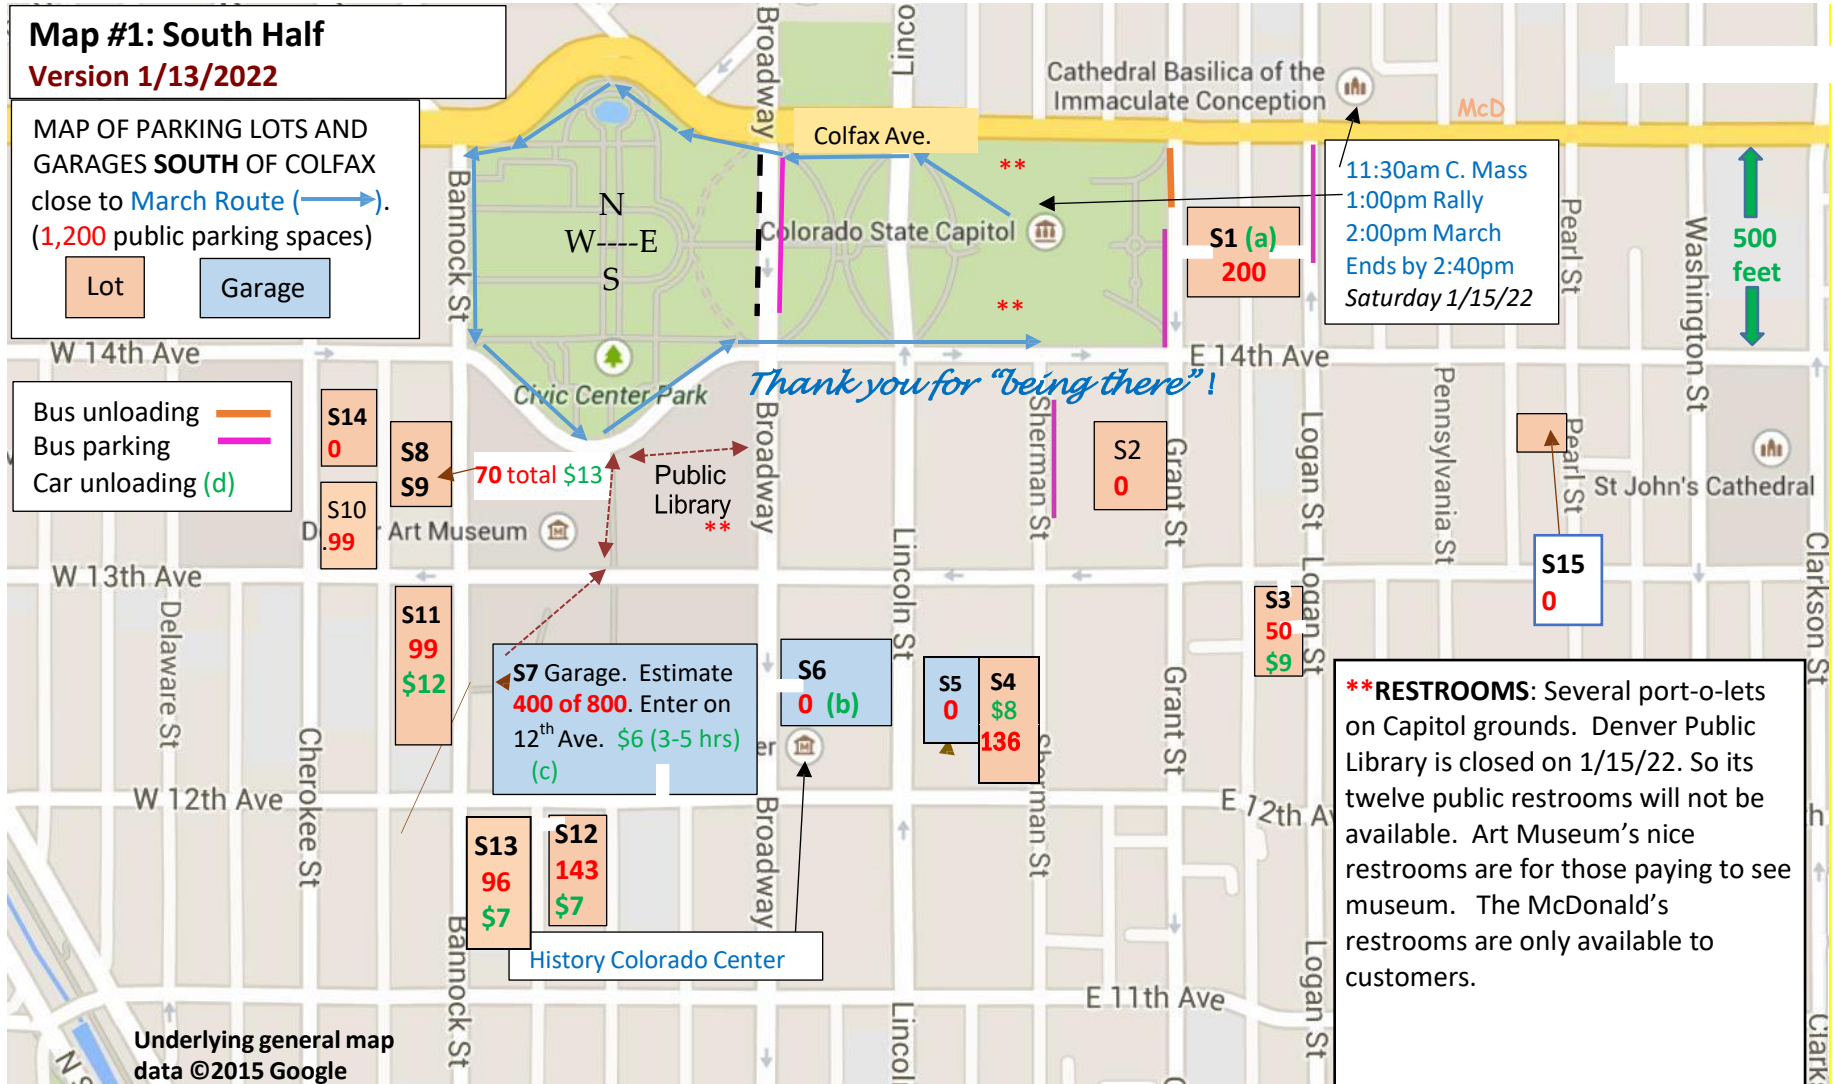

JANUARY 15, 2022 CELEBRATE LIFE RALLY AND MARCH

Parking Prices below are ESTIMATES for 1/15/2022 Saturday parking from 10am to 4pm.

S1(\$15), S2(*), S3(\$9), S4(\$8), S5(*), S6(*), S7(\$6 2.9 hrs, \$8 3to5 hrs), S8(\$13), S9(\$13), S10(\$13), S11(\$12), S12(\$7), S13(\$7), S14(*), S15(*)

*No parking 1/15/2022 at S2, S5, S6, S14 or S15, which are private. **Garage clearances:** S7 (6'8")

Payment is normally by credit card or cash (no change). Yellow-bagged M-F meters not in bus parking zones might be free on a Saturday.

Note (a): Lot S1 (\$15 as of 1-13-22) Electronic pay booth is near Grant entrance to lot. Give license plate #s, put ticket on dash.

Note (b): S6 is NOT open to public in 2022. It's the Judicial Parking Garage, entrance on 1260 Broadway.

Note (c): S7 Culture Center Garage. \$6 if 3 to 5 hours. Walk out northwest corner exit to walk through Library if cold weather.

Note (d): SEE MAP #3 FOR BETTER INFO RE BUS & CAR UNLOADING ON GRANT, SHERMAN & LOGAN